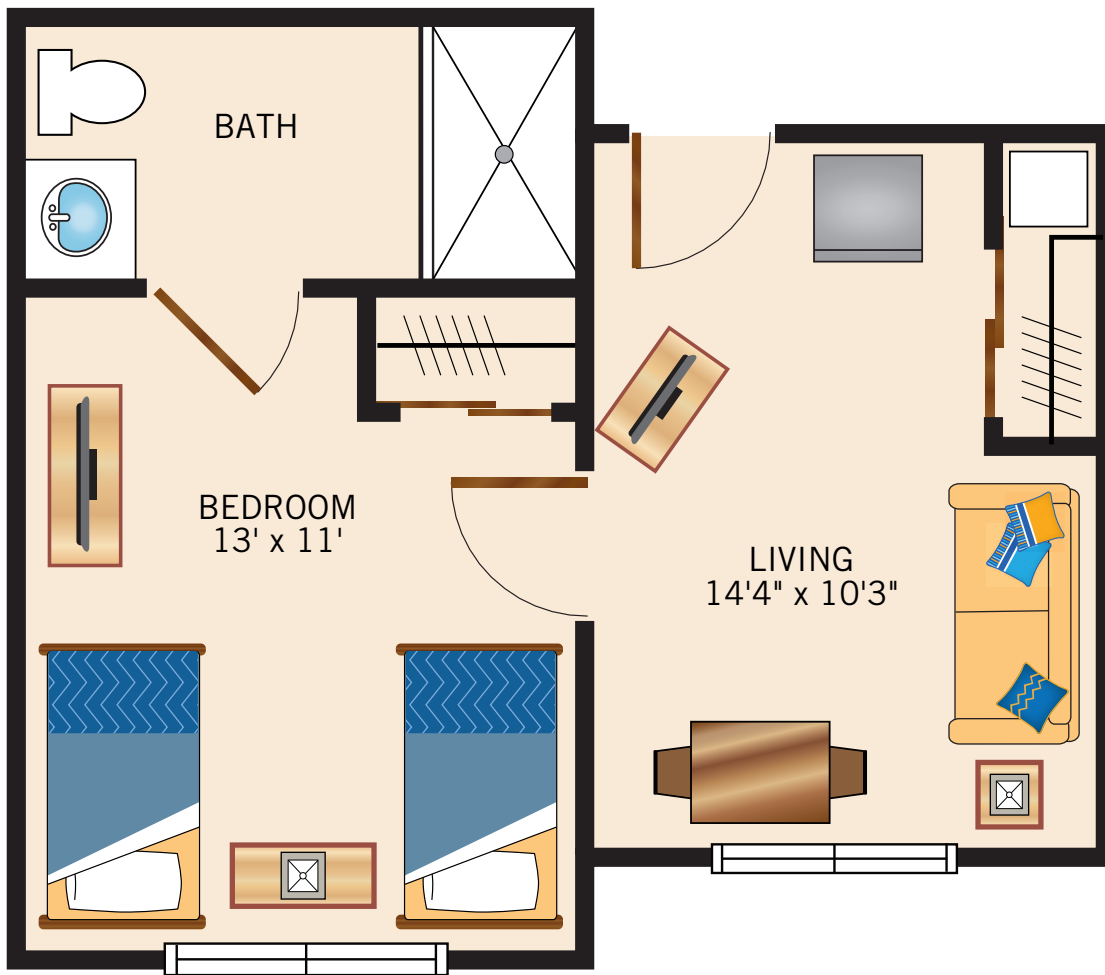

**NEWTOWN
ONE BEDROOM**
350 Square Feet

Floor plans are not to scale and are shown for comparative purposes only.
Actual apartment floor plans may have minor variations.

1615 East Boot Road • West Chester, PA 19380 • 610-436-6663 • bellingham.watermarkcommunities.com