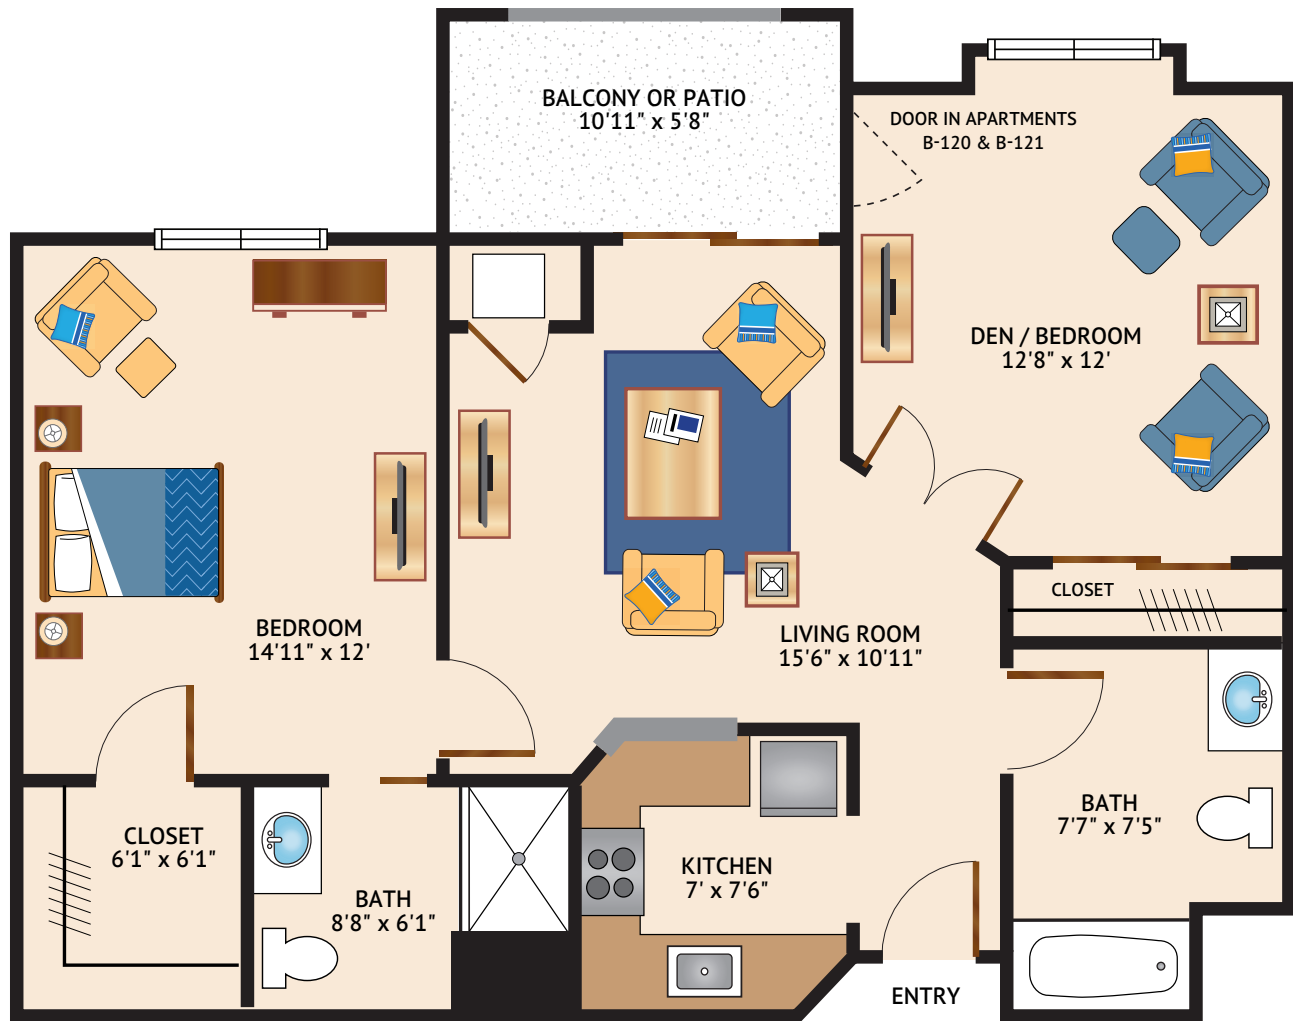

EXTON - TWO BEDROOM TWO BATH

862 Square Feet

Floor plans are not to scale and are shown for comparative purposes only.
Actual apartment floor plans may have minor variations.